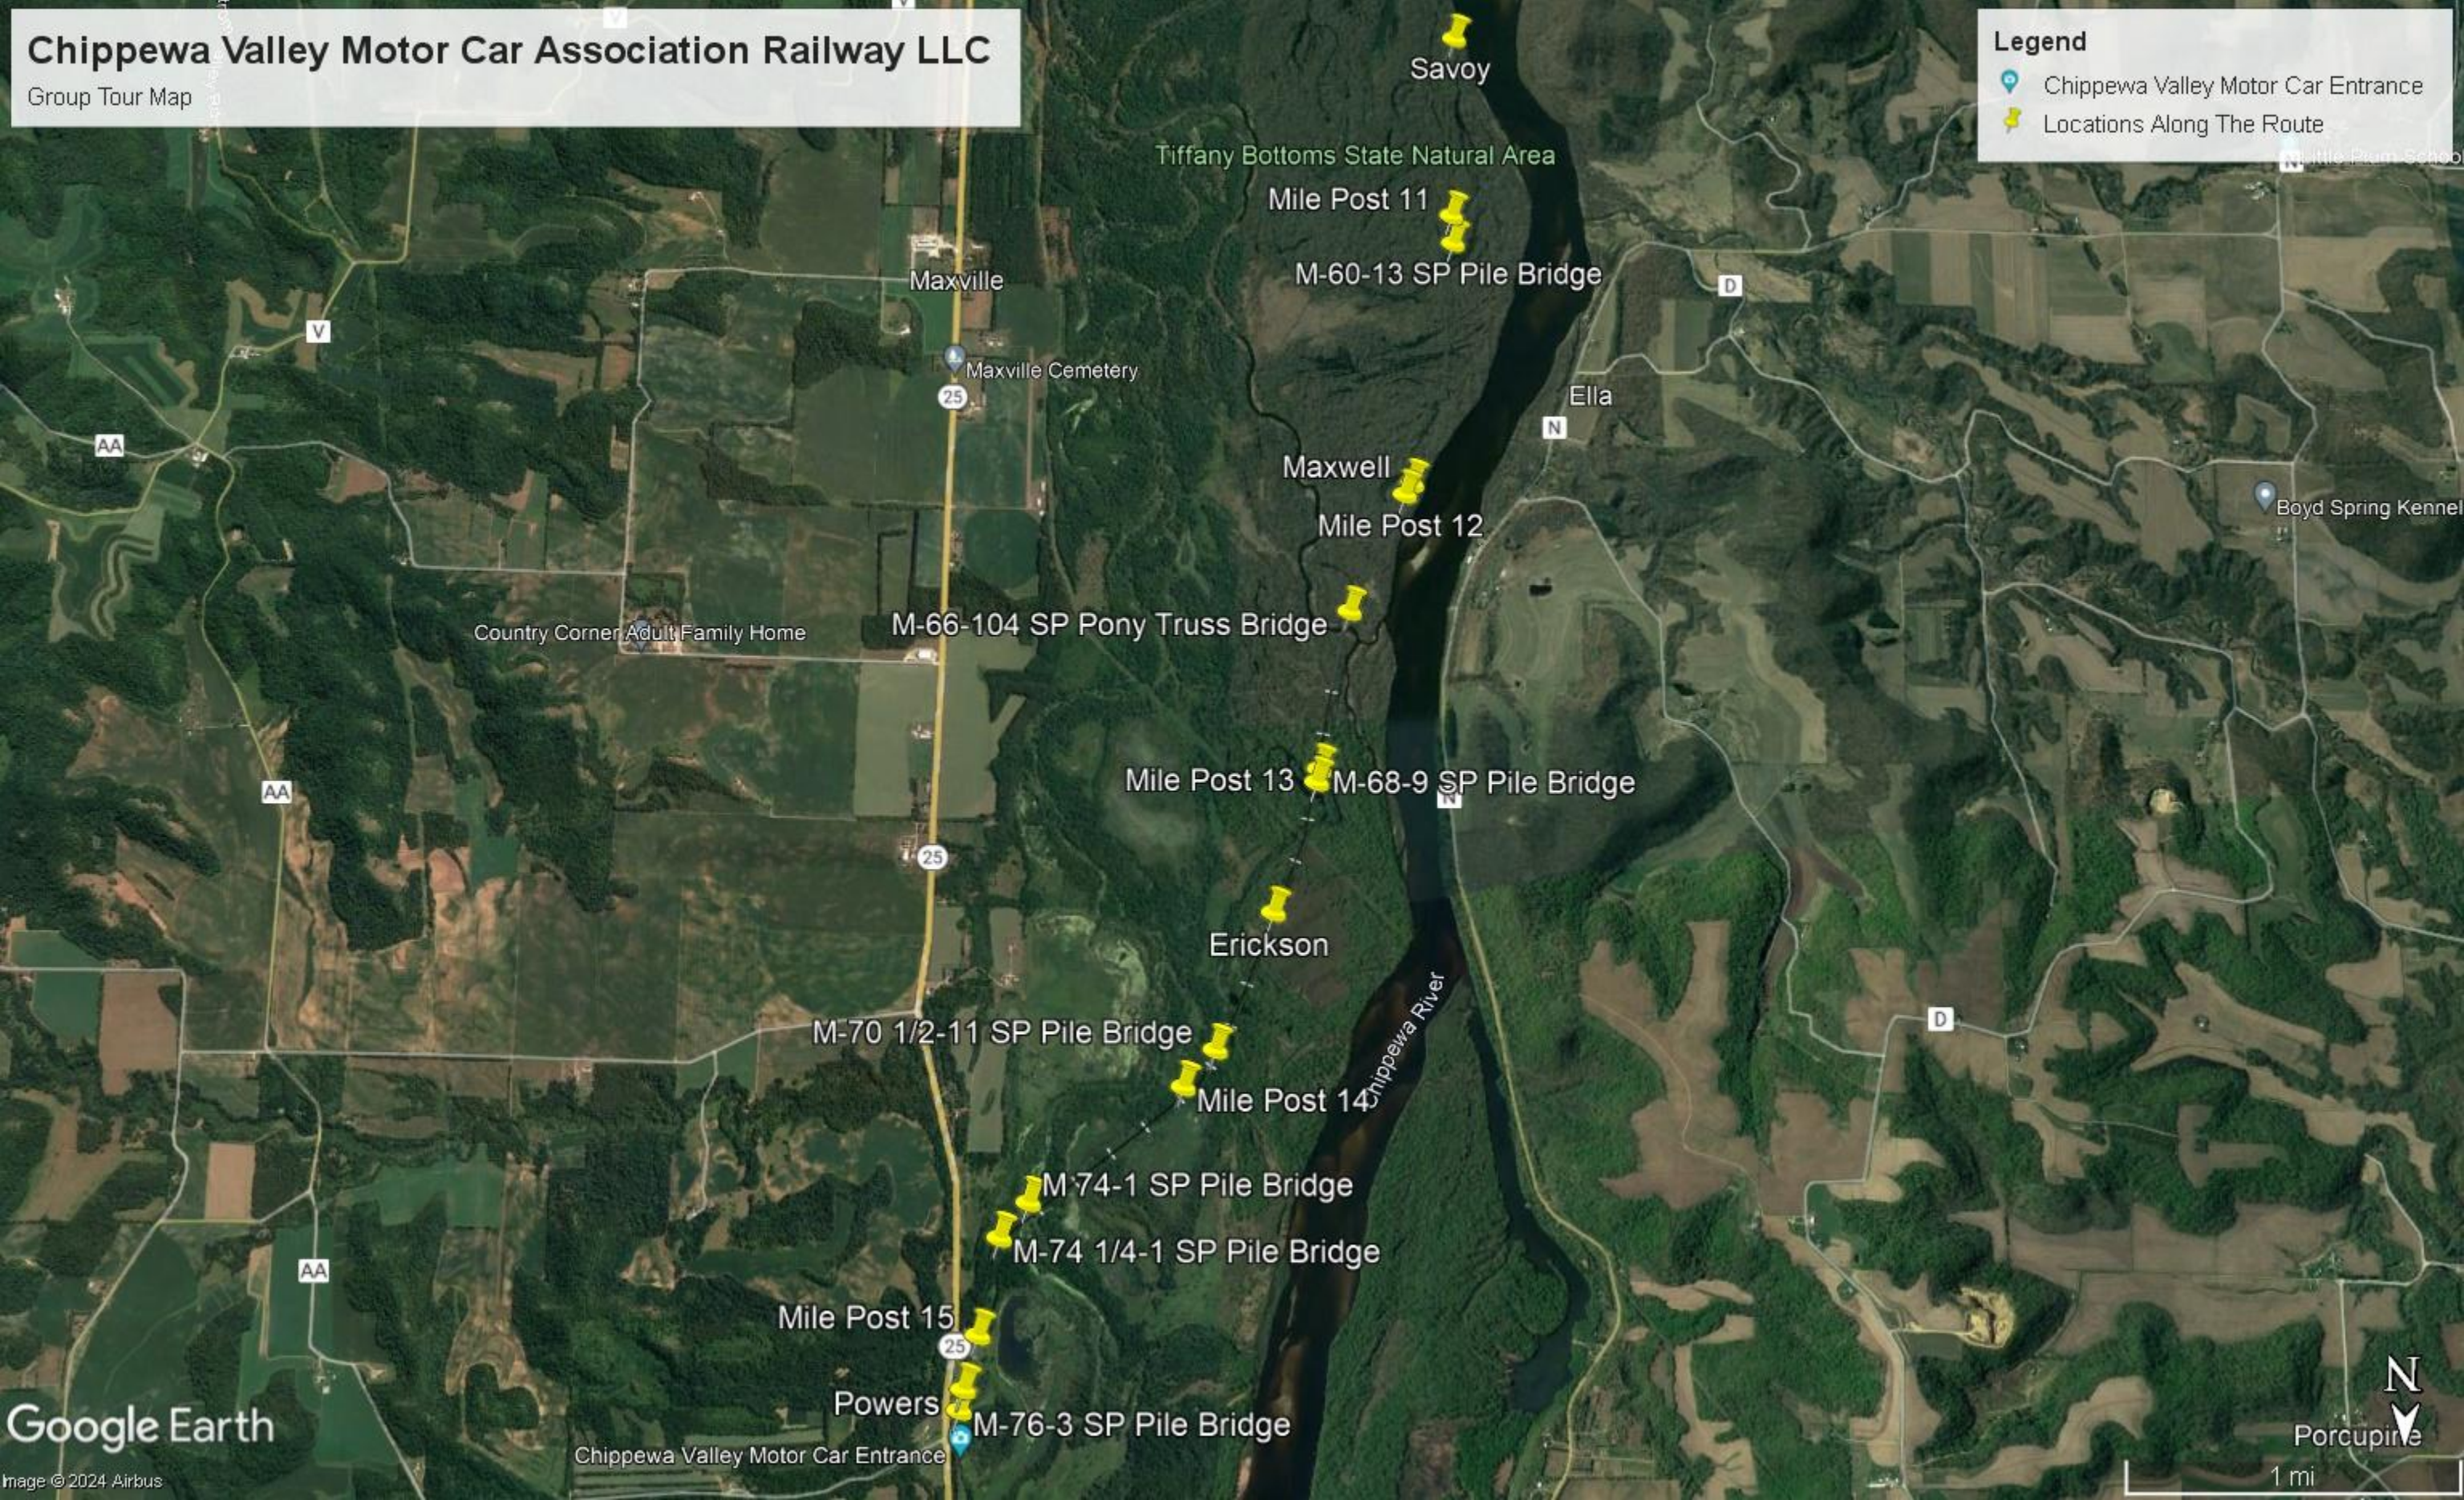

# Chippewa Valley Motor Car Association Railway LLC

Group Tour Map

**Legend**

- Chippewa Valley Motor Car Entrance
- Locations Along The Route

Savoy

Tiffany Bottoms State Natural Area

Mile Post 11

M-60-13 SP Pile Bridge

Maxville

Maxville Cemetery

Ella

Maxwell

Mile Post 12

Country Corner Adult Family Home

M-66-104 SP Pony Truss Bridge

Mile Post 13

M-68-9 SP Pile Bridge

Erickson

M-70 1/2-11 SP Pile Bridge

Mile Post 14

M-74-1 SP Pile Bridge

M-74 1/4-1 SP Pile Bridge

Mile Post 15

Powers

M-76-3 SP Pile Bridge

Chippewa Valley Motor Car Entrance

Google Earth

Image © 2024 Airbus

N

Porcupine

1 mi